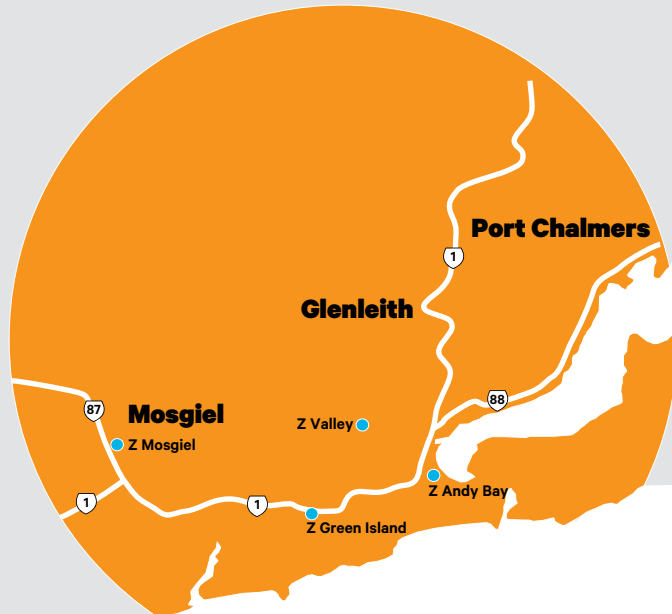

Dunedin

ANDERSONS BAY ..... **E 24 W P D**
Z Andy Bay
333 Andersons Bay Road (03) 455-6235

GREEN ISLAND ..... **H**
Z Green Island
185 Main South Road (03) 488-5180

KAIKORAI ..... **E 24 H W P D**
Z Valley
248 Kaikorai Valley Road (03) 453-6728

MOSGIEL ..... **E 24 H D**
Z Mosgiel
Cnr Gladstone Road and Quarry Road (03) 489-0390