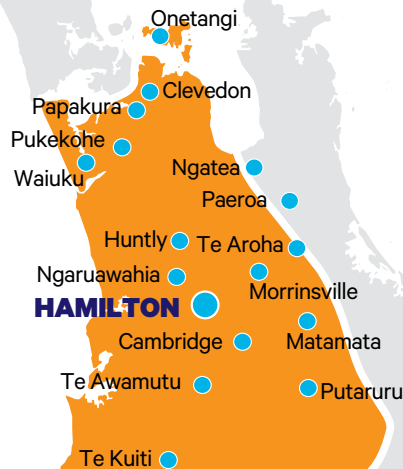

MATAMATA.....E 24 H P D	
Z Matamata Cnr Wawharoa Road and Peria Road	(07) 888-6375
MORRINSVILLE.....E 24 D	
Z Morrinsville 202 - 210 Thames Street	(07) 889-6141
NGARUAWAHIA.....H D	
Z Ngaruawahia 106 Great South Road	(07) 824-8743
PAPAKURA.....E 24 H P D S	
Z Kingsway 26 Clevedon Road	(09) 298-8185
PUKEKOHE.....E 24 H W P D	
Z Pukekohe 11 Stadium Drive	(09) 238-4596
PUTARURU.....E 24 H P D S	
Z Putaruru 68-70 Tirau Street	(07) 883-7746
TE AROHA.....	
Z Te Aroha 11 Stanley Avenue	(07) 884-8326
TE AWAMUTU.....H	
Z Rosetown 451 Alexandra Street	(07) 871-7335
TE AWAMUTU.....E 24 D	
Z Te Awamutu 601 Sloane Street	(07) 871-2030
TE KUITI.....24 H	
Z Te Kuiti Te Kuiti Road	(07) 878-8020
WAIHEKE ISLAND.....	
Z Onetangi service station 24 Onetangi Road	(09) 372-2271
WAIUKU.....E 24 H W P D S	
Z Waiuku 16 Kitchener Road	(09) 235-2082