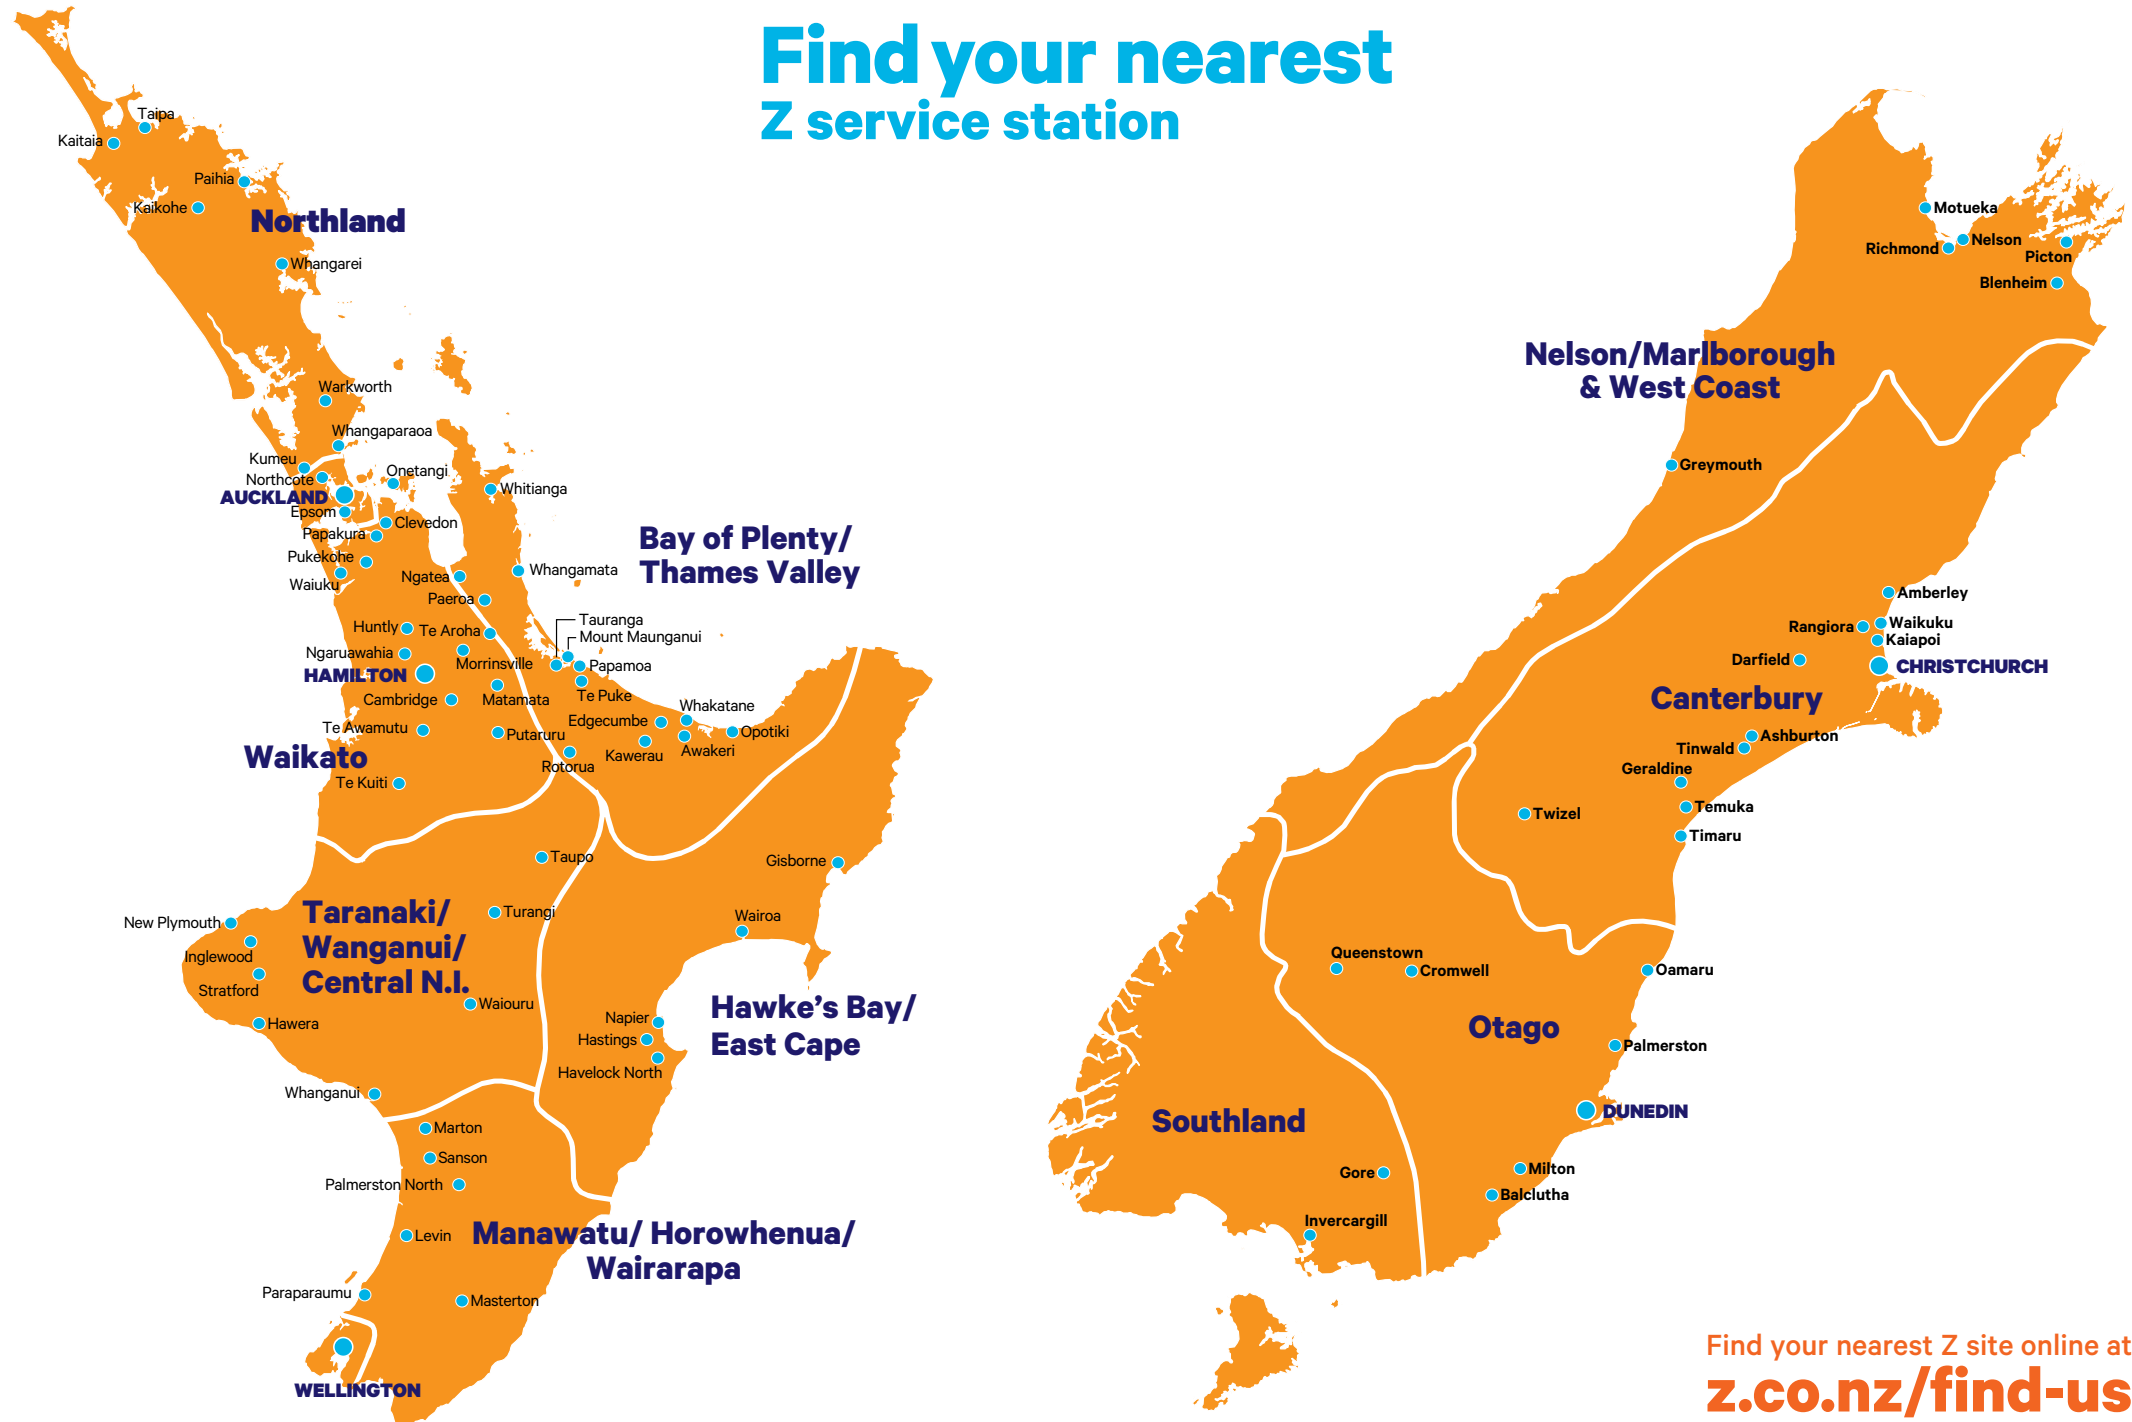

Find your nearest Z service station

Find your nearest Z site online at z.co.nz/find-us