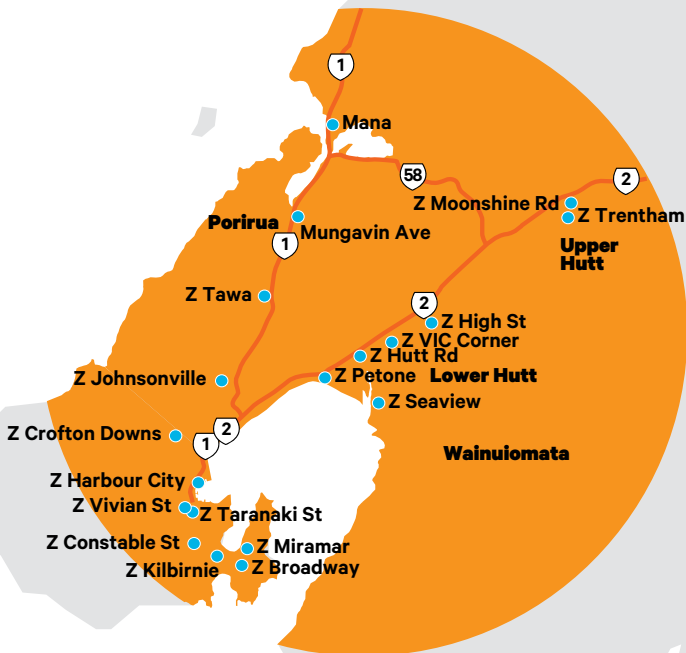

Wellington

CITY ..... **E 24 W P S**
Z Harbour City (04) 473-6074
Cnr Customhouse Quay and Whitmore St

CITY ..... **E 24 H D**
Z Taranaki St (04) 801-7710
155 Taranaki Street

CITY ..... **E 24 D**
Z Vivian St (04) 382 9531
174 Vivian Street

CROFTON DOWNS ..... **H**
Z Crofton Downs (04) 479-2008
110 Churchill Drive

JOHNSONVILLE ..... **E 24 W P D**
Z Johnsonville (04) 477-6081
136-140 Johnsonville Road

KILBIRNIE ..... **E H P**
Z Kilbirnie (04) 387-8207
16-22 Coultts Street

LOWER HUTT ..... **E 24 H D**
Z Hutt Rd (04) 569-7562
453 Hutt Road

LOWER HUTT **24**
Z High St (04) 567-7473
834 High Street

LOWER HUTT ..... **E 24 H W D**
Z VIC Corner (04) 569-5603
545-555 High Street

MANA ..... **E 24 H P D S**
Z Mana (04) 233-8012
143 The Esplanade

MIRAMAR ..... **E 24 H W D**
Z Miramar (04) 388-9753
27 Miramar Avenue

STRATHMORE ..... **E 24 W D S**
Z Broadway (04) 388-8533
Cnr Calabar Road and Broadway

NEWTOWN ..... **24 H D**
Z Constable St (04) 389-8731
35-41 Constable Street

PETONE ..... **E 24 H P D**
Z Petone (04) 568-8075
Cnr Jackson Street and Hutt Road

PORIRUA ..... **E 24 H P D S**
Z Mungavin Ave (04) 237 7699
1-5 Mungavin Avenue

SEAVIEW ..... **24 H D**
Z Seaview (04) 576-0974
Cnr Seaview Road and Parkside Road

TAWA ..... **E P D**
Z Tawa (04) 232-7650
18 Main Road

UPPER HUTT ..... **D**
Z Moonshine Rd (04) 528-6180
51-53 Moonshine Road

UPPER HUTT ..... **E 24 H D**
Z Trentham (04) 528-5340
430 Fergusson Drive